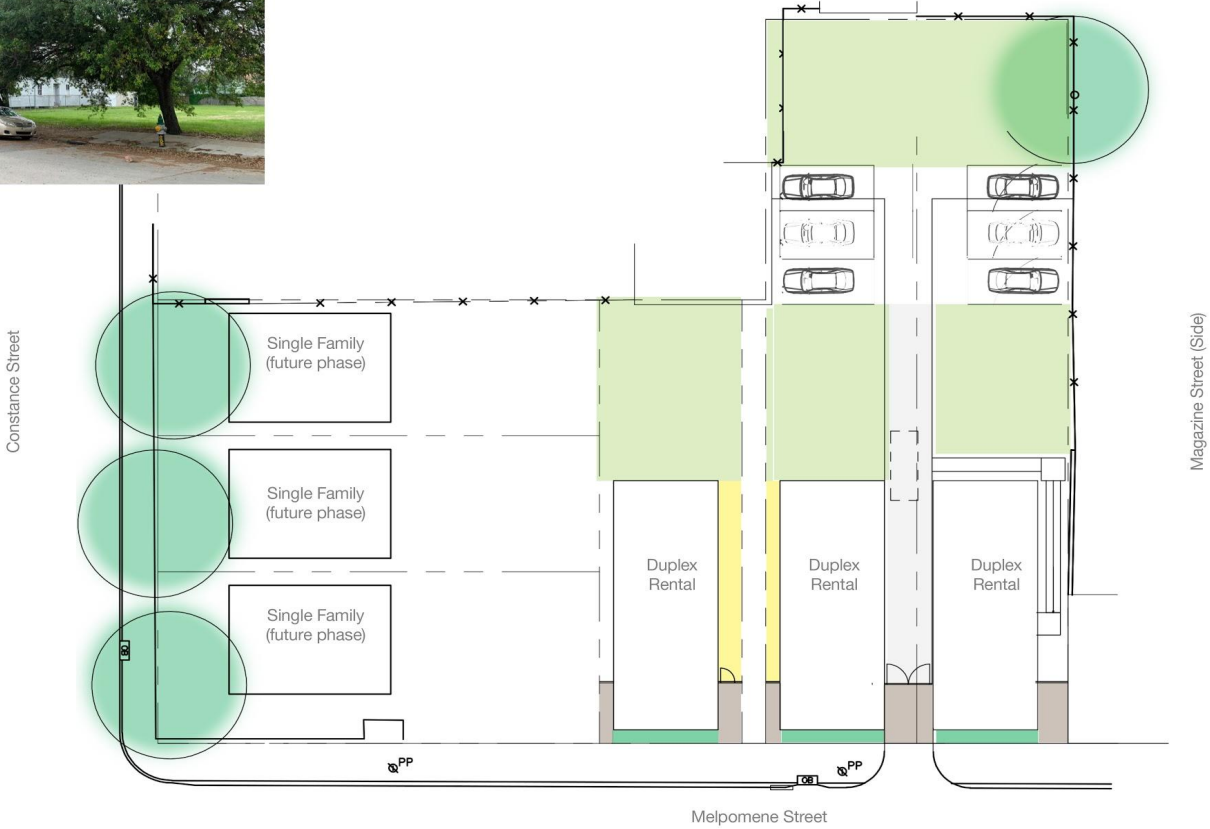

1711-35 Cambronne

8733 Plum

General Ogden

1 SITE PLAN

SCALE: 1" = 12'-0"

NORTH

Melpomene

Plum

Site | Roof Plan