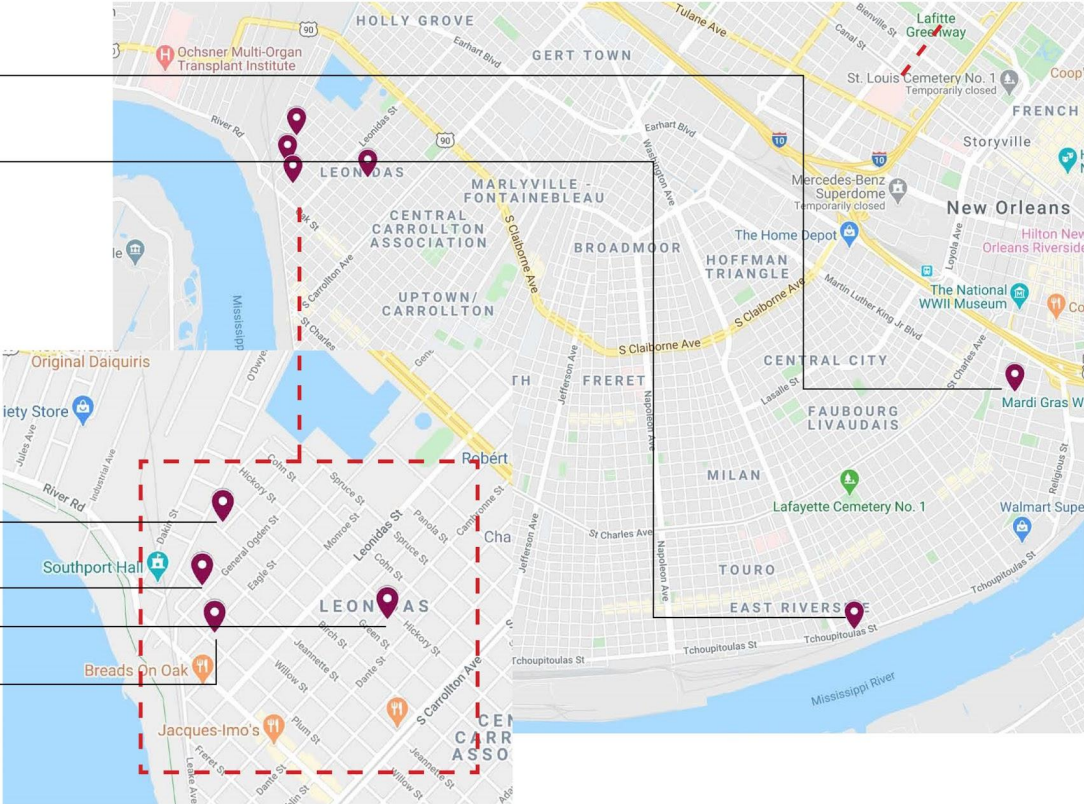

HANO RENTAL PROJECT - SITE PLAN

Iris Development • June 2020

RENTAL PROJECT LOCATION MAP

1000 Melpomene

3249 Tchoupitoulas

Riverbend Cluster

8951 Birch

1400-40 General Ogden

1711-35 Cambronne

8733 Plum

General Ogden

1 SITE PLAN

SCALE: 1" = 12'-0"

NORTH

Melpomene

Plum