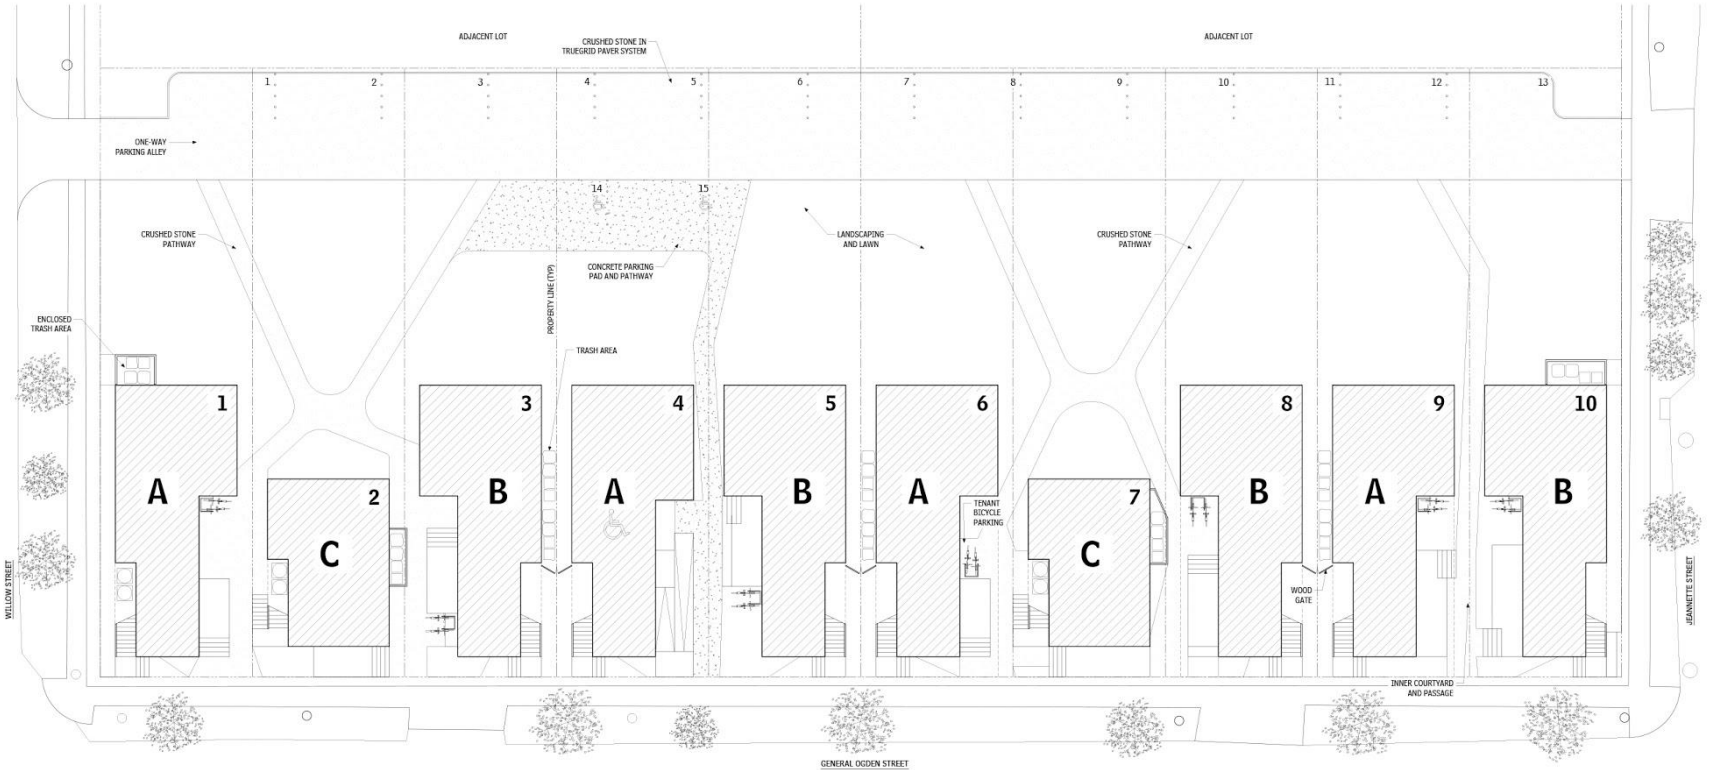

1711-35 Cambronne

8733 Plum

General Ogden

1 SITE PLAN

SCALE: 1" = 12'-0"

NORTH

Melpomene

Plum

Site | Roof Plan