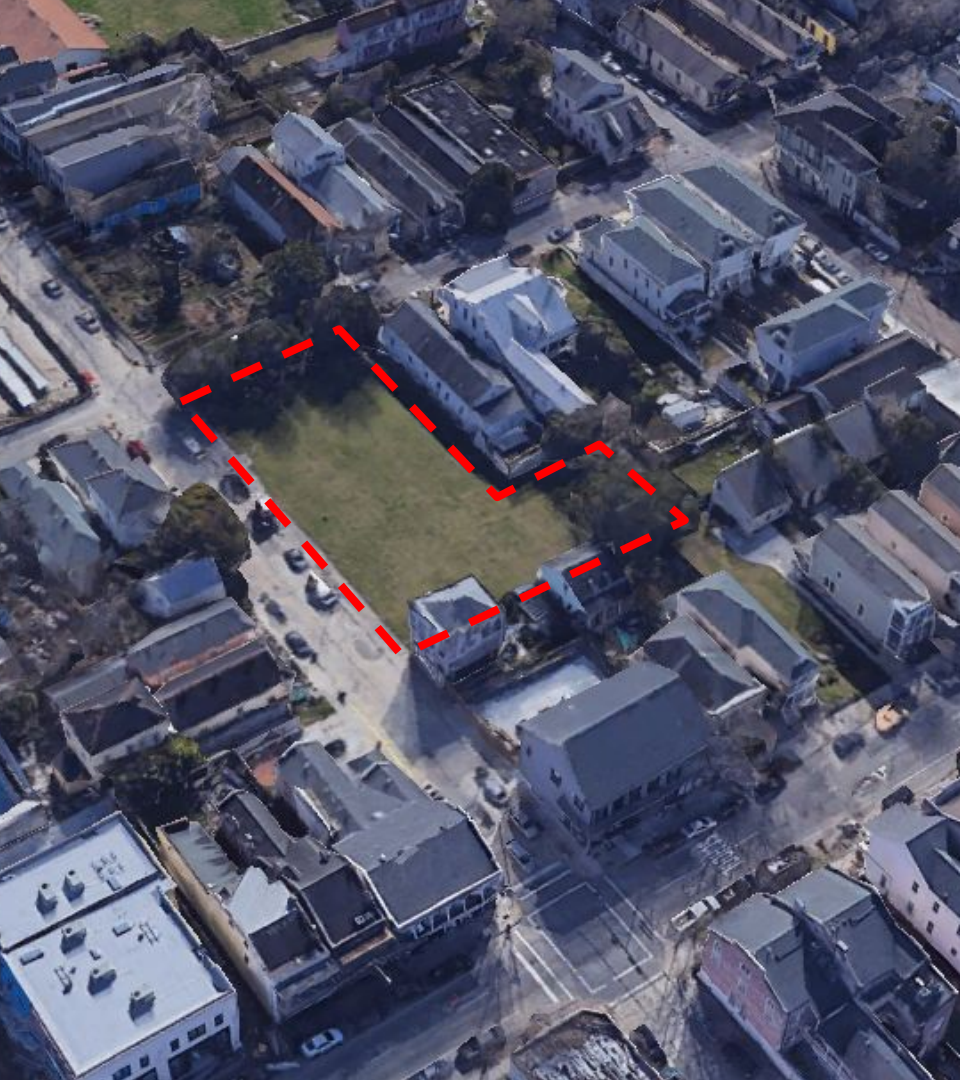

HANO RENTAL PROJECT - SITE PLAN

Iris Development • June 2020

RENTAL PROJECT LOCATION MAP

1000 Melpomene

3249 Tchoupitoulas

Riverbend Cluster

8951 Birch

1400-40 General Ogden

1711-35 Cambronne

8733 Plum

General Ogden

1 SITE PLAN

SCALE: 1" = 12'-0"

NORTH

Melpomene

Plum